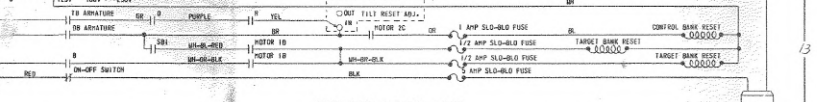

PSYCHEDELIC

REVISED 8-31-70 R.H.M.

390-A-10-10-303