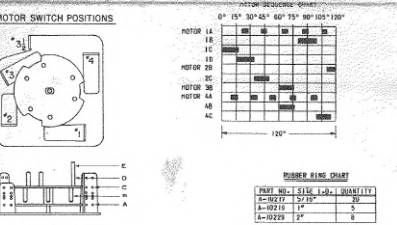

PSYCHEDELIC

REVISED 8-31-70 R.H.M.

390-A-10-10-303